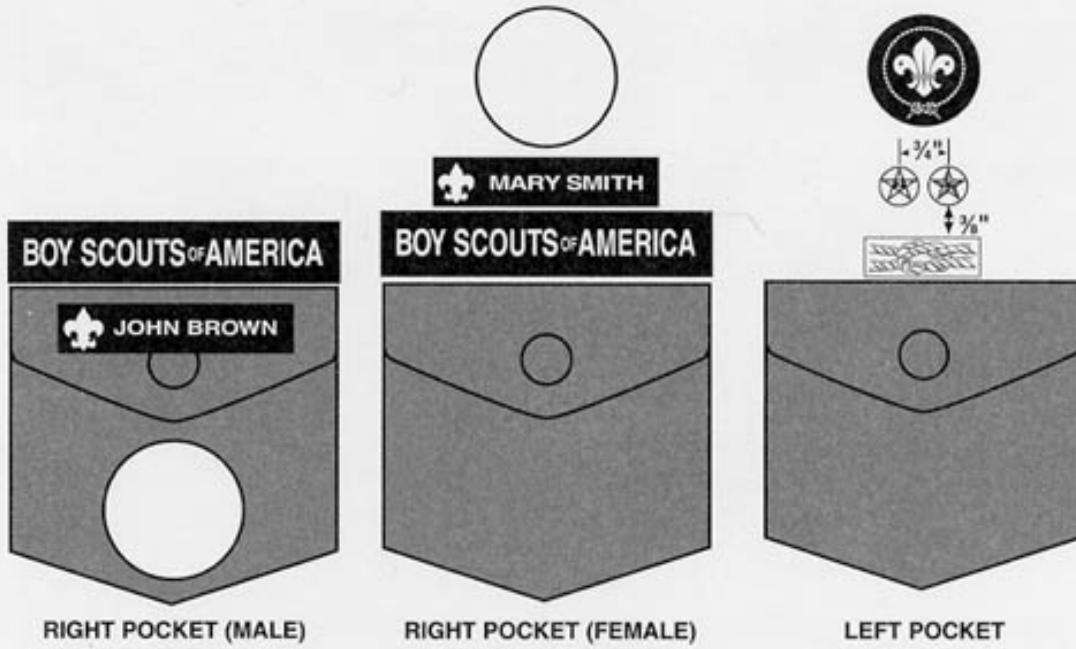

CUB SCOUT LEADER INSIGNIA

(Name plate can be worn above pocket or centered on right breast pocket flap as shown.)